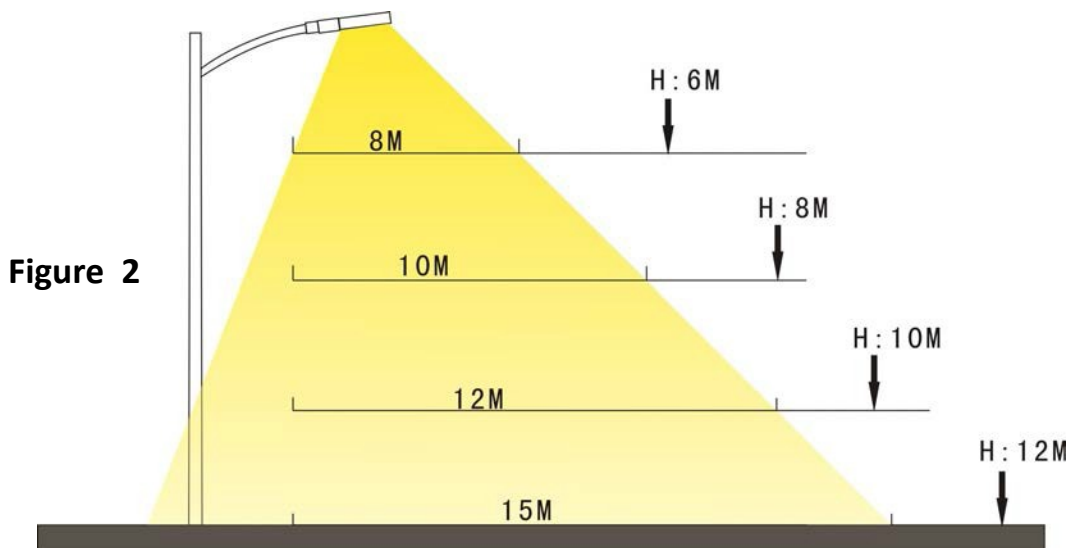

## Features:

- Beam Angle 85° x 135°
- Power Factor >0.99 @ 120V
- Mount dimensions ø60 mm
- 10 kV Surge Protection Standard
- >70 CRI
- High efficacy at 130 lumen per watt
- Operating Temp Range -40°-140° F / Rh 10-95%
- Clear lens
- Photocell optional
- 0-10V dimming option available (DM = Dimmable)
- Silver finish is standard. Other colors available
- Light Distribution Type 3 Standard - 1,2,4 & 5 available
- THD <8% @ 120V
- Dark Sky Friendly
- Input Voltage 120-277V, or 347-480V
- Workable Voltage 90-305V, or 180-528V
- Net Weight 11-20 lbs.
- IP65 Ingress Protection-Rated for wet locations
- Wind and salt spray resistant
- Dimensions: 11.4"(w) x 3.4"(h) x 13.4"-29.3"(length, based on wattage)
- 7-year warranty, additional options available

## Distribution Curve

## Road Lighting Effect

Figure 1