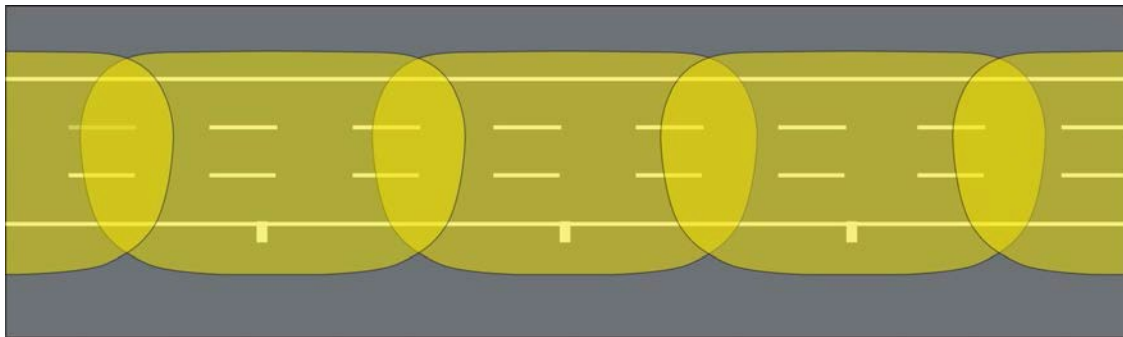

## Features:

- Beam Angle 85° x 135°
- Power Factor >0.99 @ 120V
- Mount dimensions ø60 mm
- 10 kV Surge Protection Standard
- >70 CRI
- High efficacy at 130 lumen per watt
- Operating Temp Range -40°-140° F / Rh 10-95%
- Clear lens
- Photocell optional
- 0-10V dimming option available (DM = Dimmable)
- Silver finish is standard. Other colors available
- Light Distribution Type 3 Standard - 1,2,4 & 5 available
- THD <8% @ 120V
- Dark Sky Friendly
- Input Voltage 120-277V, or 347-480V
- Workable Voltage 90-305V, or 180-528V
- Net Weight 11-20 lbs.
- IP65 Ingress Protection-Rated for wet locations
- Wind and salt spray resistant
- Dimensions: 11.4"(w) x 3.4"(h) x 13.4"-29.3"(length, based on wattage)
- 7-year warranty, additional options available

## Distribution Curve

## Road Lighting Effect

Figure 1