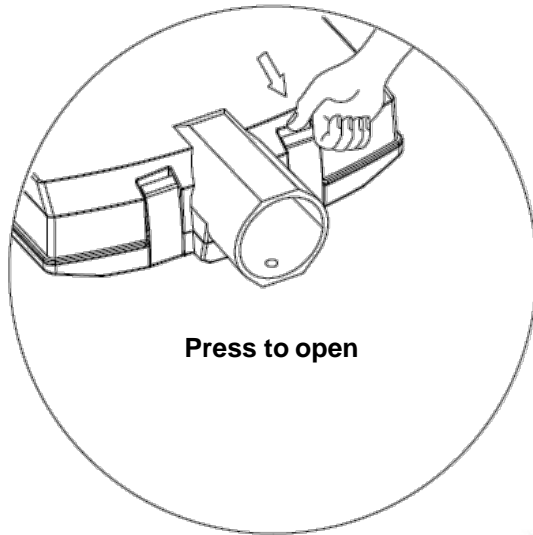

INSTALLATION INSTRUCTIONS

- **Improper installation may void warranty. Follow all installation instructions**
- To prevent electrical shock, cut off power before installation
- Ensure pole can support weight of luminaire
- Do not cover luminaire
- For safe operation luminaire must be properly grounded