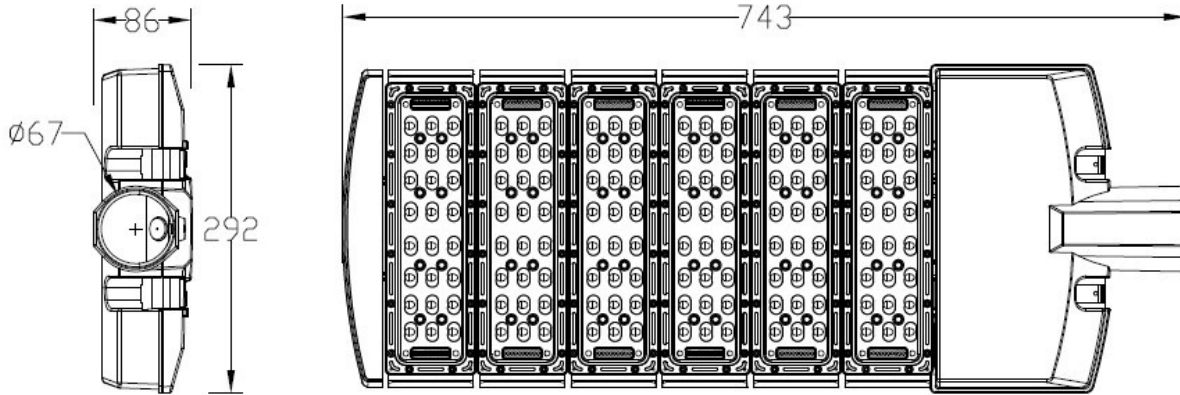

## Features:

- Beam Angle 85° x 135°
- Power Factor >0.99 @ 120V
- Mount dimensions ø60 mm
- 10 kV Surge Protection Standard
- >70 CRI
- High efficacy at 130 lumen per watt
- Operating Temp Range -40°-140° F / Rh 10-95%
- Clear lens
- Photocell optional
- 0-10V dimming option available (DM = Dimmable)
- Silver finish is standard. Other colors available
- Light Distribution Type 3 Standard - 1,2,4 & 5 available
- THD <8% @ 120V
- Dark Sky Friendly
- Input Voltage 120-277V, or 347-480V
- Workable Voltage 90-305V, or 180-528V
- Net Weight 11-20 lbs.
- IP65 Ingress Protection-Rated for wet locations
- Wind and salt spray resistant
- Dimensions: 11.4"(w) x 3.4"(h) x 13.4"-29.3"(length, based on wattage)
- 7-year warranty, additional options available

## Road Lighting Effect

Figure 1

## UNIT DIMENSIONS

6 module 743/ 5 module 662/4 module 582/ 3 module 501/ 2 module 421/1 module 340

**Packaging Diagram**

<b>Model Number</b>	SLA-3L-50K-UL-PC-DM	SLA-5L-50K-UL-PC-DM	SLA-8L-50K-UL-PC-DM	SLA-10L-50K-UL-PC-DM	SLA-11L-50K-UL-PC-DM	SLA-16L-50K-UL-PC-DM	SLA-27L-50K-UL-PC-DM
<b>Carton Size (mm)</b>	393X347X142	393X347X142	473X347X142	554X347X142	634X347X142	715X347X142	796X347X142
<b>N.G (KG)</b>	4	4	4.9	5.8	6.4	7	7.85
<b>Model Number</b>	SLA-3L-50K-UL-PC-DM	SLA-5L-50K-UL-PC-DM	SLA-8L-50K-UL-PC-DM	SLA-10L-50K-UL-PC-DM	SLA-11L-50K-UL-PC-DM	SLA-16L-50K-UL-PC-DM	SLA-27L-50K-UL-PC-DM
<b>Carton Size (Inches)</b>	15.5X13.7X5.5	15.5X13.7X5.5	18.6X13.7X5.5	21.8X13.7X5.5	25X13.7X5.5	28X13.7X5.5	31.3X13.7X5.5
<b>N.G (Lbs)</b>	8.8	8.8	10.8	12.7	14.1	15	17.30