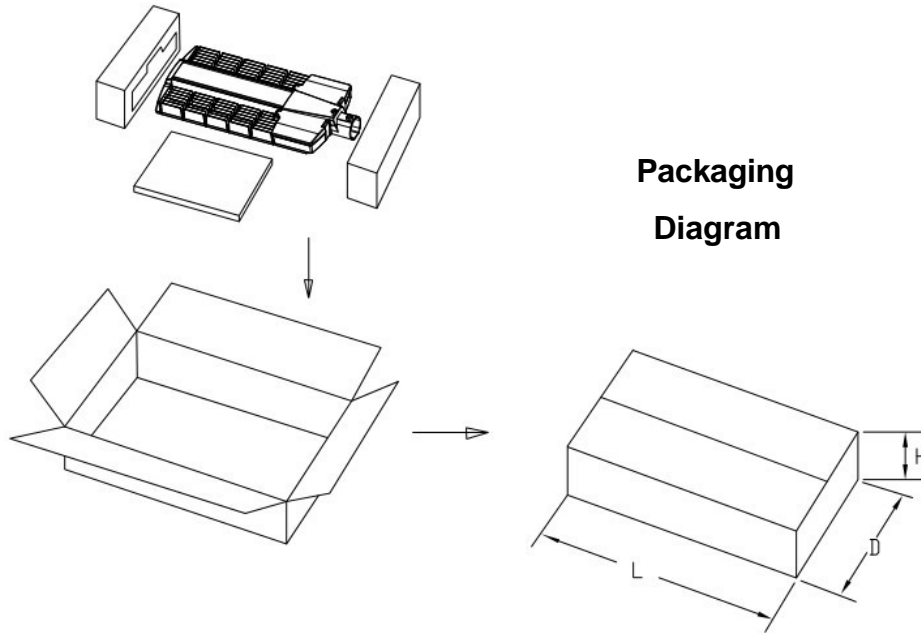

## Features:

- Beam Angle 85° x 135°
- Power Factor >0.99 @ 120V
- Mount dimensions ø60 mm
- 10 kV Surge Protection Standard
- >70 CRI
- High efficacy at 130 lumen per watt
- Operating Temp Range -40°-140° F / Rh 10-95%
- Clear lens
- Photocell optional
- 0-10V dimming option available (DM = Dimmable)
- Silver finish is standard. Other colors available
- Light Distribution Type 3 Standard - 1,2,4 & 5 available
- THD <8% @ 120V
- Dark Sky Friendly
- Input Voltage 120-277V, or 347-480V
- Workable Voltage 90-305V, or 180-528V
- Net Weight 11-20 lbs.
- IP65 Ingress Protection-Rated for wet locations
- Wind and salt spray resistant
- Dimensions: 11.4"(w) x 3.4"(h) x 13.4"-29.3"(length, based on wattage)
- 7-year warranty, additional options available

## UNIT DIMENSIONS

6 module 743/ 5 module 662/4 module 582/ 3 module 501/ 2 module 421/1 module 340

**Packaging Diagram**

<b>Model Number</b>	SLA-3L-50K-UL-PC-DM	SLA-5L-50K-UL-PC-DM	SLA-8L-50K-UL-PC-DM	SLA-10L-50K-UL-PC-DM	SLA-11L-50K-UL-PC-DM	SLA-16L-50K-UL-PC-DM	SLA-27L-50K-UL-PC-DM
<b>Carton Size (mm)</b>	393X347X142	393X347X142	473X347X142	554X347X142	634X347X142	715X347X142	796X347X142
<b>N.G (KG)</b>	4	4	4.9	5.8	6.4	7	7.85
<b>Model Number</b>	SLA-3L-50K-UL-PC-DM	SLA-5L-50K-UL-PC-DM	SLA-8L-50K-UL-PC-DM	SLA-10L-50K-UL-PC-DM	SLA-11L-50K-UL-PC-DM	SLA-16L-50K-UL-PC-DM	SLA-27L-50K-UL-PC-DM
<b>Carton Size (Inches)</b>	15.5X13.7X5.5	15.5X13.7X5.5	18.6X13.7X5.5	21.8X13.7X5.5	25X13.7X5.5	28X13.7X5.5	31.3X13.7X5.5
<b>N.G (Lbs)</b>	8.8	8.8	10.8	12.7	14.1	15	17.30