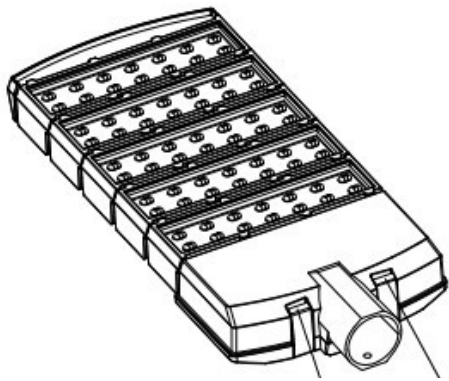

INSTALLATION INSTRUCTIONS

- **Improper installation may void warranty. Follow all installation instructions**
- To prevent electrical shock, cut off power before installation
- Ensure pole can support weight of luminaire
- Do not cover luminaire
- For safe operation luminaire must be properly grounded