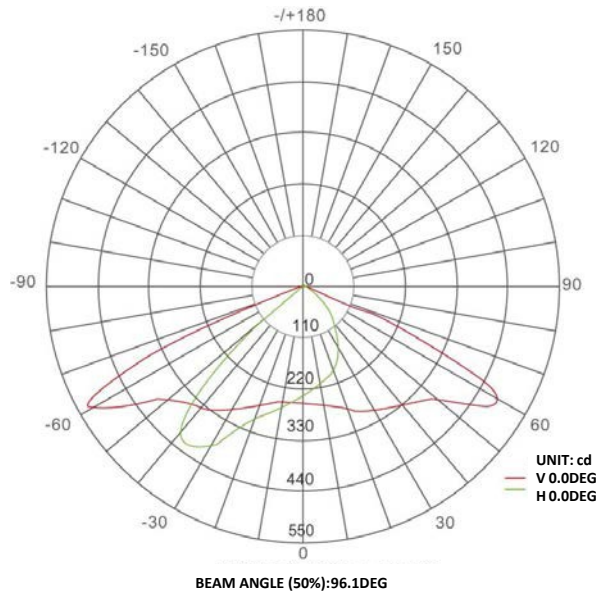

## Features:

- Beam Angle 85° x 135°
- Power Factor >0.99 @ 120V
- Mount dimensions ø60 mm
- 10 kV Surge Protection Standard
- >70 CRI
- High efficacy at 130 lumen per watt
- Operating Temp Range -40°-140° F / Rh 10-95%
- Clear lens
- Photocell optional
- 0-10V dimming option available (DM = Dimmable)
- Silver finish is standard. Other colors available
- Light Distribution Type 3 Standard - 1,2,4 & 5 available
- THD <8% @ 120V
- Dark Sky Friendly
- Input Voltage 120-277V, or 347-480V
- Workable Voltage 90-305V, or 180-528V
- Net Weight 11-20 lbs.
- IP65 Ingress Protection-Rated for wet locations
- Wind and salt spray resistant
- Dimensions: 11.4"(w) x 3.4"(h) x 13.4"-29.3"(length, based on wattage)
- 7-year warranty, additional options available

### Items Stocked in Illinois Warehouse

Model Number	Lumen	Voltage	Color Temp (K)	0-10V DC Dimmable	Watts	Lumens per Watt	Distribution Type	Wattage Equivalent
SLA-5L-50K-UL-NPC-DM	5,202	120-277V	5000K	Yes	38	136	3	100W HID
SLA-8L-50K-UL-NPC-DM	7,851	120-277V	5000K	Yes	58	134	3	150-175W HID
SLA-10L-50K-UL-NPC-DM	10,451	120-277V	5000K	Yes	78	133	3	200W HID
SLA-11L-50K-UL-NPC-DM	12,028	120-277V	5000K	Yes	90	133	3	250W HID
SLA-16L-50K-UL-NPC-DM	16,870	120-277V	5000K	Yes	129	131	3	400W HID
SLA-27L-50K-UL-NPC-DM	29,887	120-277V	5000K	Yes	230	130	3	1000W HID
SLA-10L-50K-UL-PC-ND	10,451	120-277V	5000K	No	78	133	3	200W HID
SLA-11L-50K-UL-PC-ND	12,028	120-277V	5000K	No	90	133	3	250W HID
SLA-16L-50K-UL-PC-ND	16,870	120-277V	5000K	No	129	131	3	400W HID
SLA-27L-50K-UL-PC-ND	29,887	120-277V	5000K	No	230	130	3	1000W HID

## Distribution Curve